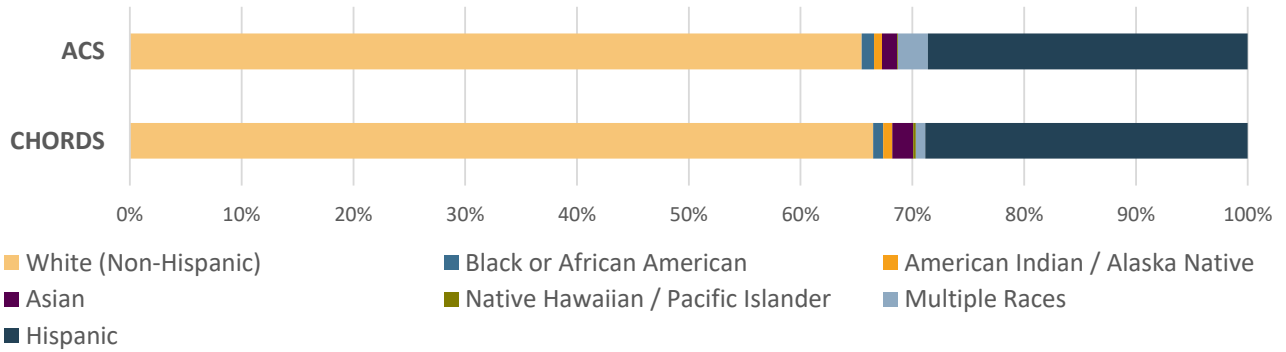

Weld County

CHORDS Total Population

90,418

ACS Total Population

285,729

Race / Ethnicity

Age

Gender