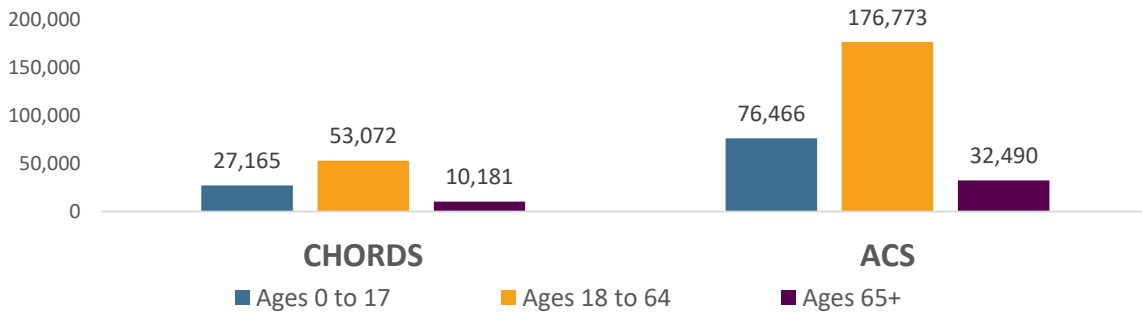

Weld County

CHORDS Total Population

90,418

ACS Total Population

285,729

Race / Ethnicity

Age

Gender