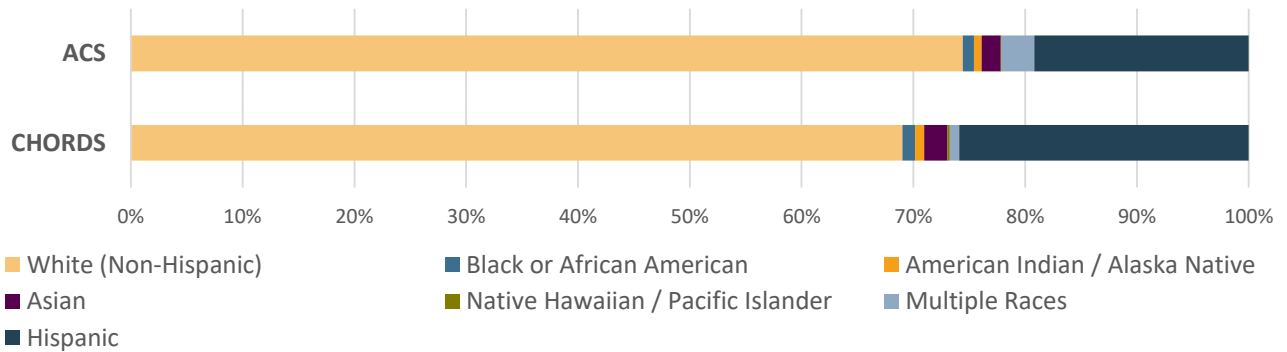

## Northern Colorado

CHORDS Total Population

174,545

ACS Total Population

616,705

### Race / Ethnicity