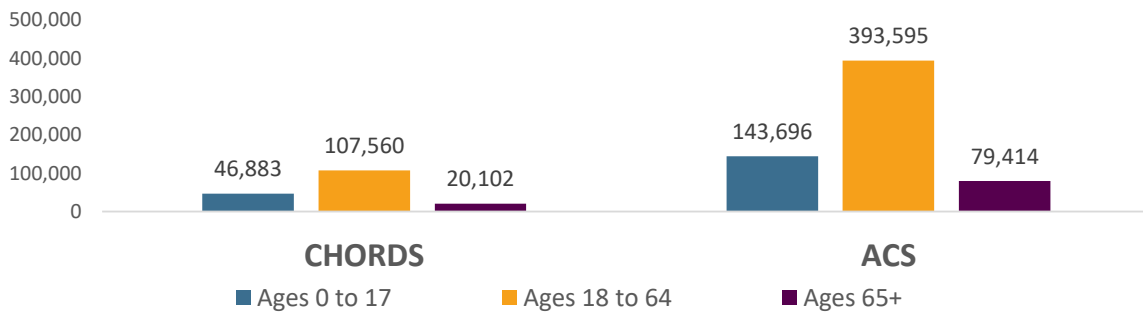

## Northern Colorado

CHORDS Total Population

174,545

ACS Total Population

616,705

### Race / Ethnicity

### Age