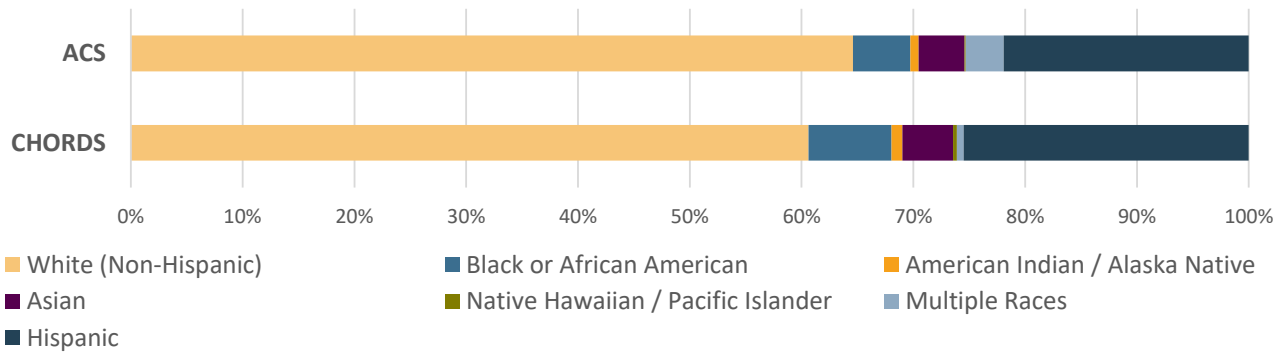

Metro Denver

CHORDS Total Population

1,848,618

ACS Total Population

3,058,963

Race / Ethnicity

Age

Gender