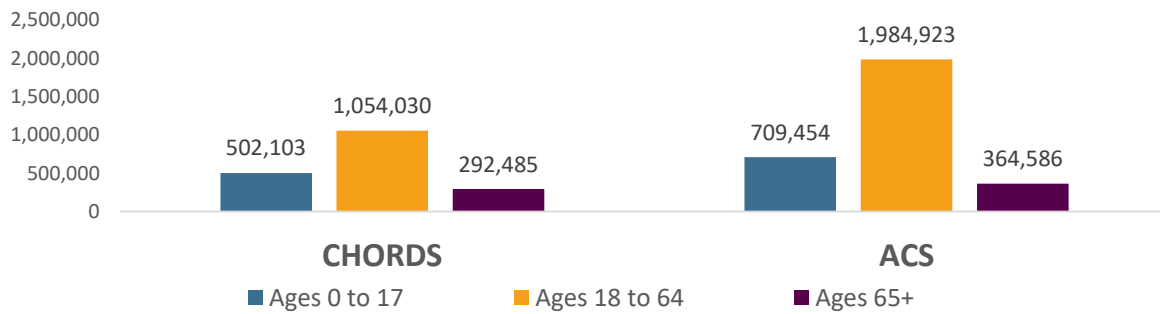

Metro Denver

CHORDS Total Population

1,848,618

ACS Total Population

3,058,963

Race / Ethnicity

Age

Gender