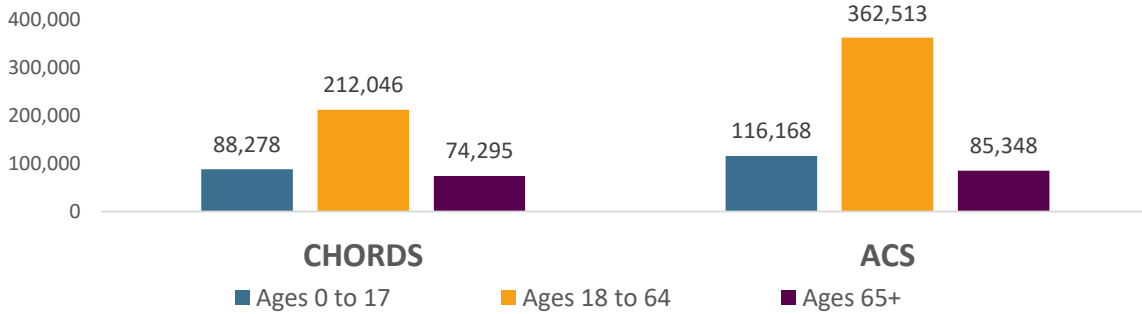

## Jefferson County

CHORDS Total Population

374,619

ACS Total Population

564,029

### Race / Ethnicity

### Age