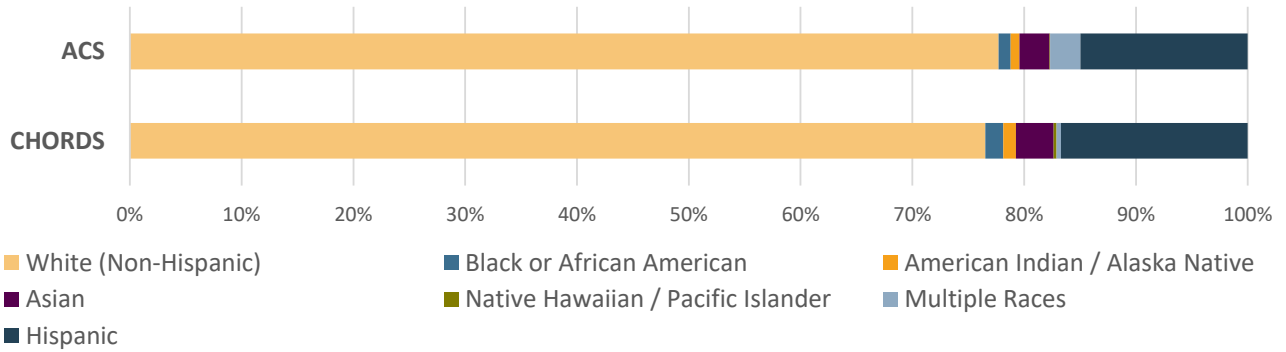

## Jefferson County

CHORDS Total Population

374,619

ACS Total Population

564,029

### Race / Ethnicity