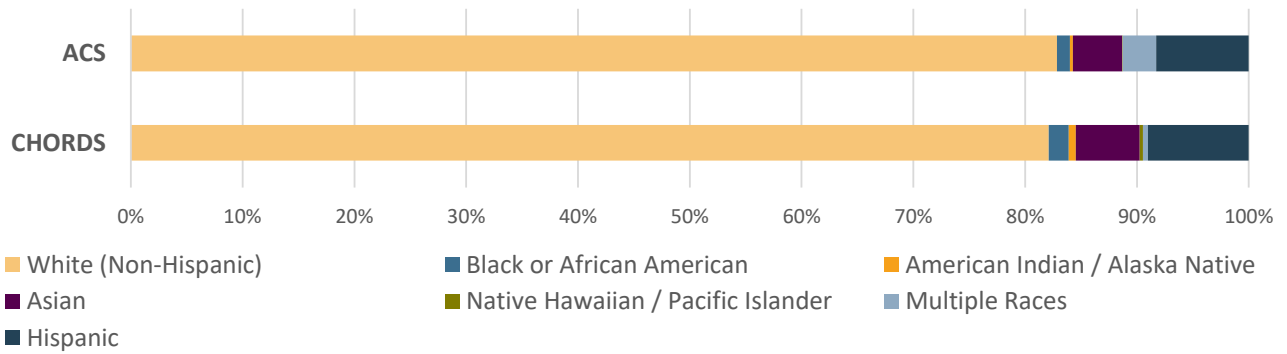

Douglas County

CHORDS Total Population

142,899

ACS Total Population

320,940

Race / Ethnicity

Age

Gender