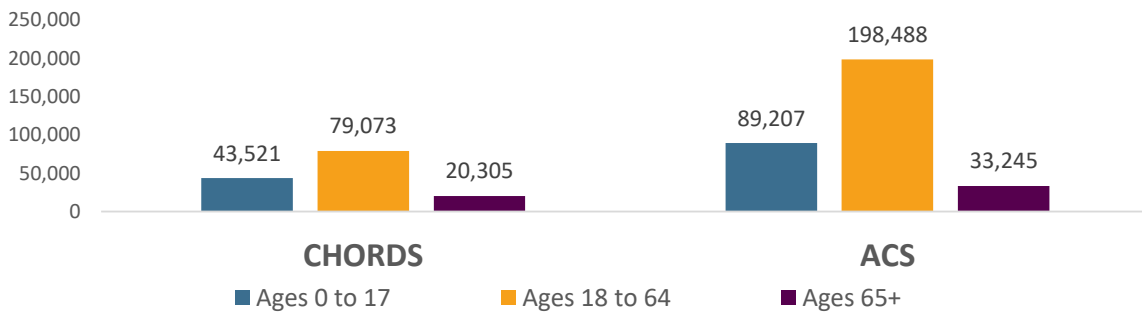

Douglas County

CHORDS Total Population

142,899

ACS Total Population

320,940

Race / Ethnicity

Age

Gender