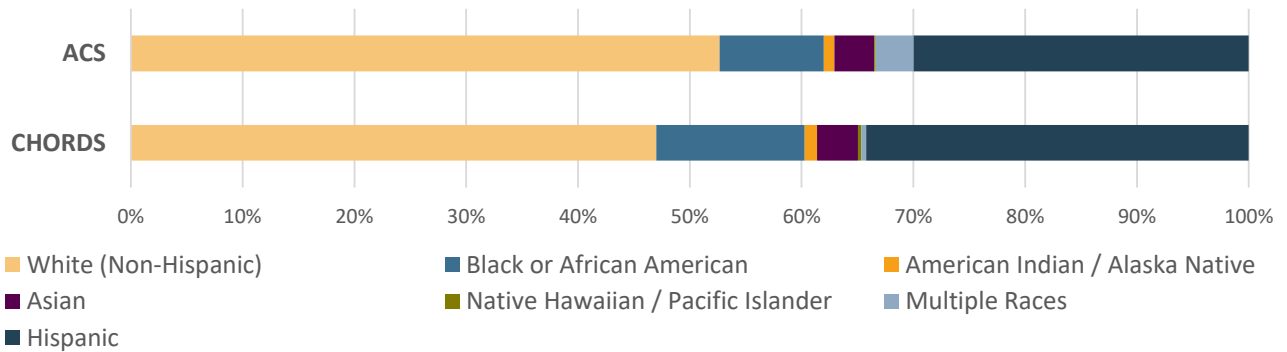

Denver County

CHORDS Total Population

443,659

ACS Total Population

678,467

Race / Ethnicity

Age

Gender