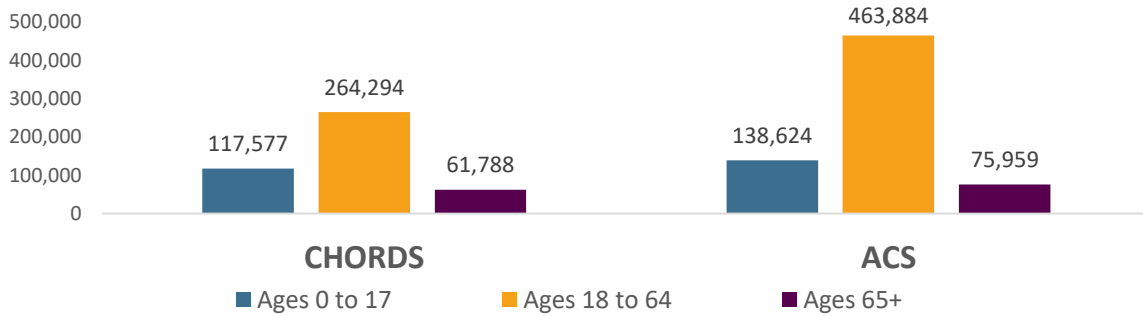

Denver County

CHORDS Total Population

443,659

ACS Total Population

678,467

Race / Ethnicity

Age

Gender