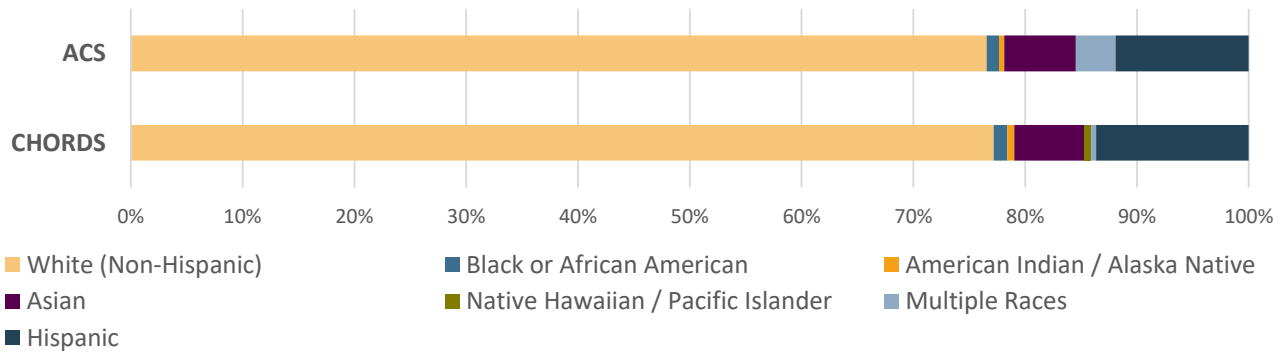

Broomfield County

CHORDS Total Population

37,076

ACS Total Population

64,283

Race / Ethnicity

Age

Gender