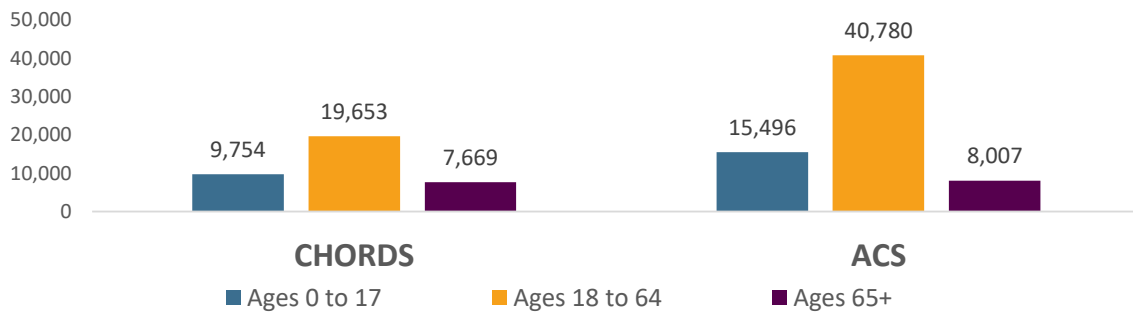

Broomfield County

CHORDS Total Population

37,076

ACS Total Population

64,283

Race / Ethnicity

Age

Gender