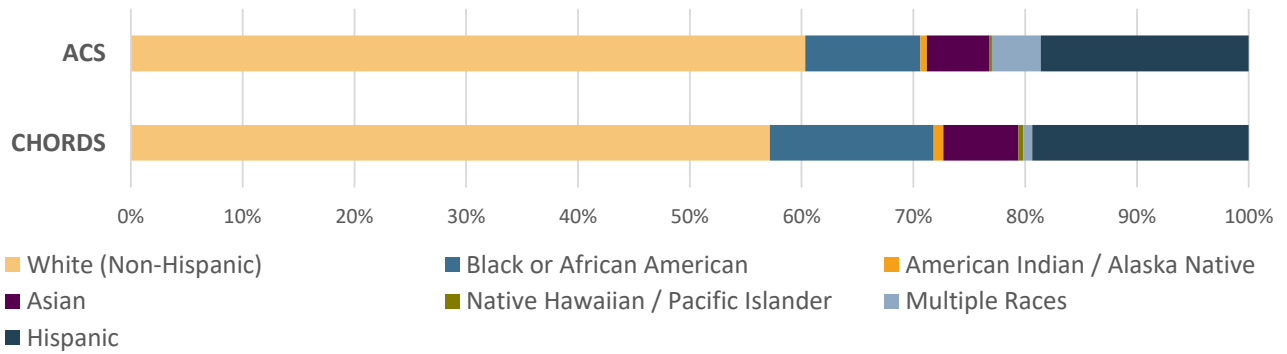

Arapahoe County

CHORDS Total Population

368,569

ACS Total Population

626,612

Race / Ethnicity

Age

Gender