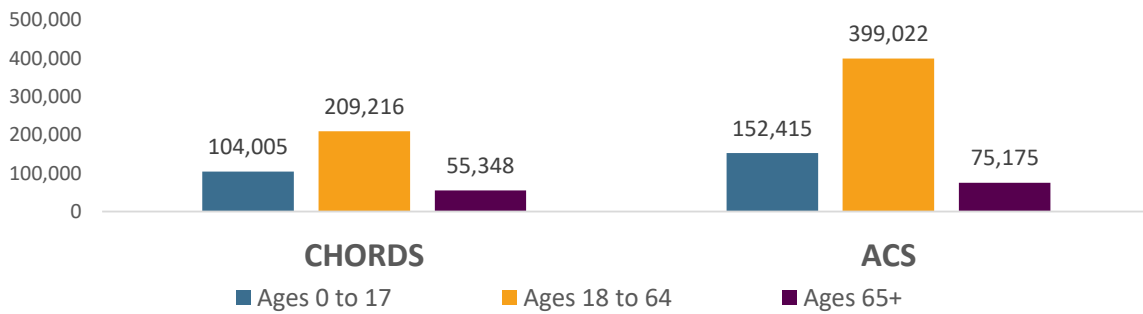

Arapahoe County

CHORDS Total Population

368,569

ACS Total Population

626,612

Race / Ethnicity

Age

Gender