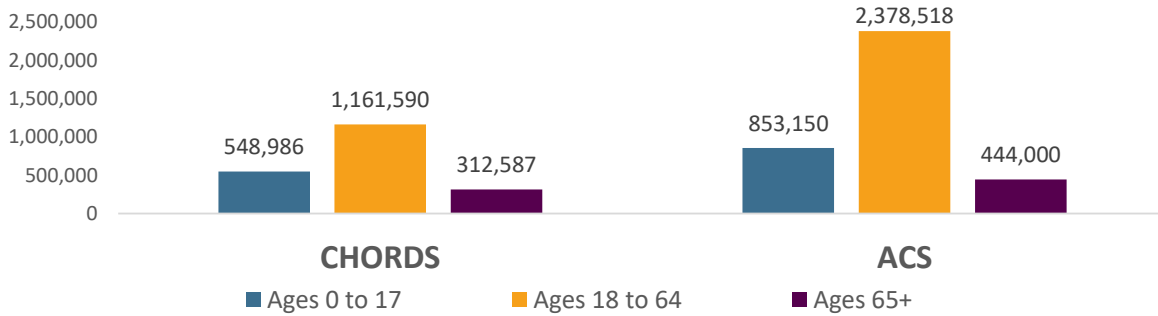

CHORDS counties

CHORDS Total Population

2,023,163

ACS Total Population

3,675,668

Race / Ethnicity

Age

Gender