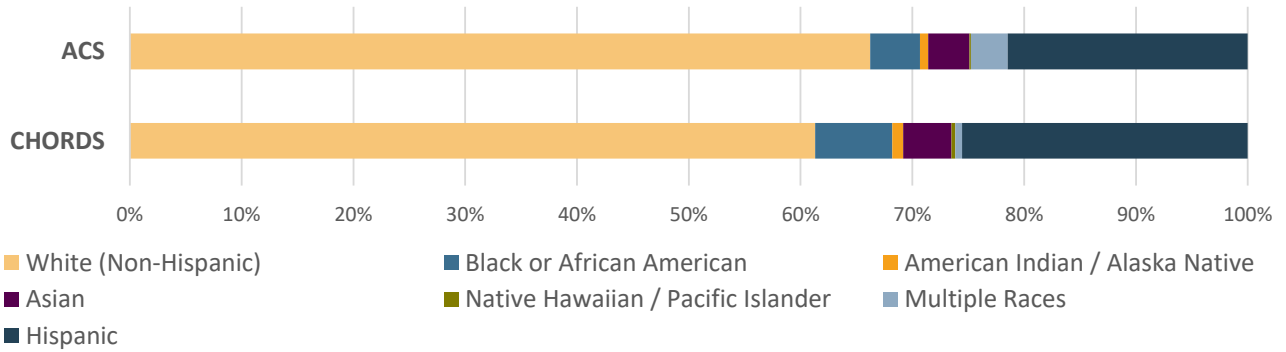

CHORDS counties

CHORDS Total Population

2,023,163

ACS Total Population

3,675,668

Race / Ethnicity

Age

Gender